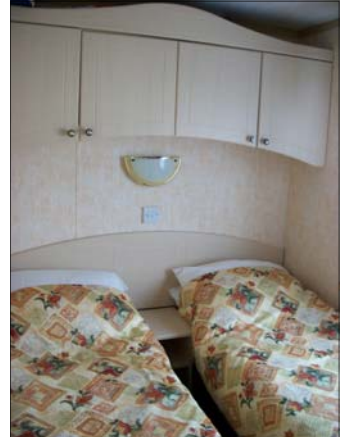

Pre-Owned 2004 Model on Private Sale

38ft x 12ft : 2 bedroom model Double Glazed & Centrally Heated

BK Bluebird Lulworth

Plot 94 The Oxclose

£ 16,500

This price includes: Siting & Connection, Gas Fittings & Cylinders,
TV aerial & Timber Decking

SALE ON BEHALF OF PRIVATE OWNERS—VIEWING BY APPOINTMENT