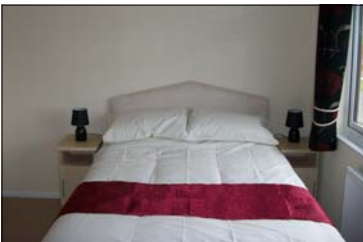

NEW 2012 Model

45ft x 20ft : 2 bedroom model Double Glazed & Centrally Heated

TingDene Dolben Lodge

9 Ascot Lodge Park

£ 129,000

This price includes: Siting & Connection & maintenance-free decking.

WITH FULL MANUFACTURER'S WARRANTY#